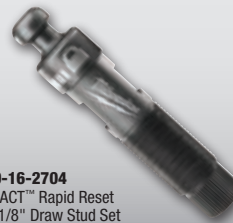

GET A FREE GOODS PACKAGE

48-22-4195
100' Polyester Fish Tape w/ Flexible Metal Leader

$120 VALUE

49-16-2704
EXACT™ Rapid Reset 1-1/8" Draw Stud Set

$75 VALUE

+

48-22-4081
3/4" EMT Iron Conduit Bender

$80 VALUE